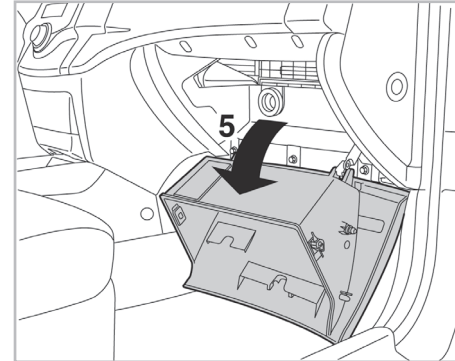

COMFORT

particle filter

FOR

HYUNDAI  
KIA

TUCSON A/C+/- (07/04 >)  
RIO A/C+ (06/05 >) / SPORTAGE A/C+ (10/04 >)

715521

FH140

PA