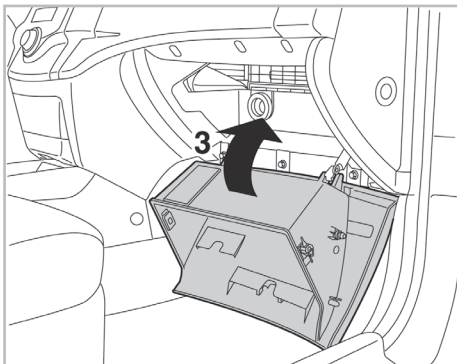

COMFORT

particle filter

FOR

HYUNDAI  
KIA

TUCSON A/C+/- (07/04 >)  
RIO A/C+ (06/05 >) / SPORTAGE A/C+ (10/04 >)

715521

FH140

PA