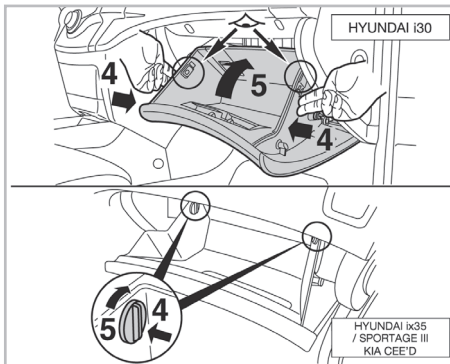

COMFORT

particle filter

FOR

HYUNDAI  
KIA

TUCSON A/C+/- (07/04 >)  
RIO A/C+ (06/05 >) / SPORTAGE A/C+ (10/04 >)

715521

FH140

PA