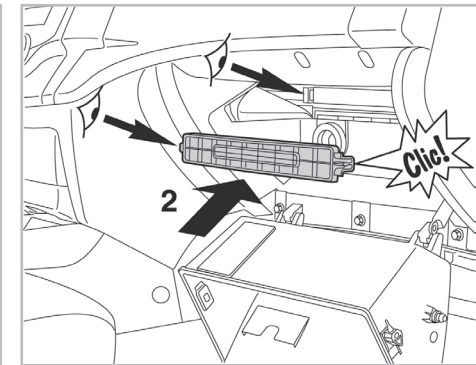

COMFORT

particle filter

FOR

HYUNDAI  
KIA

TUCSON A/C+/- (07/04 >)  
RIO A/C+ (06/05 >) / SPORTAGE A/C+ (10/04 >)

715521

FH140

PA