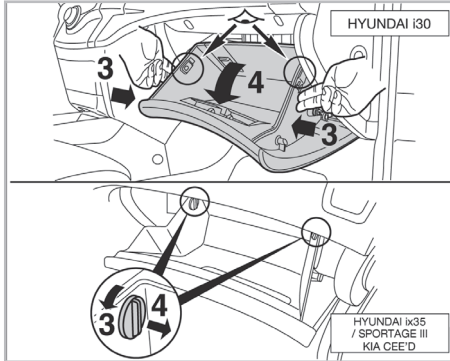

COMFORT

particle filter

FOR

HYUNDAI  
KIA

TUCSON A/C+/- (07/04 >)  
RIO A/C+ (06/05 >) / SPORTAGE A/C+ (10/04 >)

715521

FH140

PA