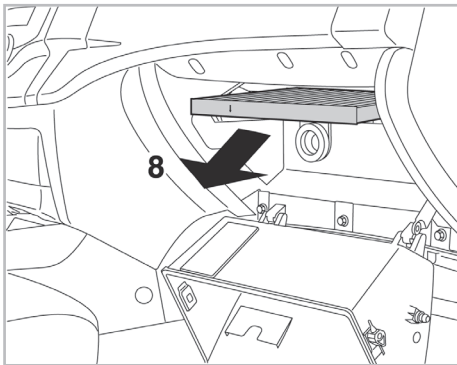

COMFORT

particle filter

FOR

HYUNDAI  
KIA

TUCSON A/C+/- (07/04 >)  
RIO A/C+ (06/05 >) / SPORTAGE A/C+ (10/04 >)

715521

FH140

PA