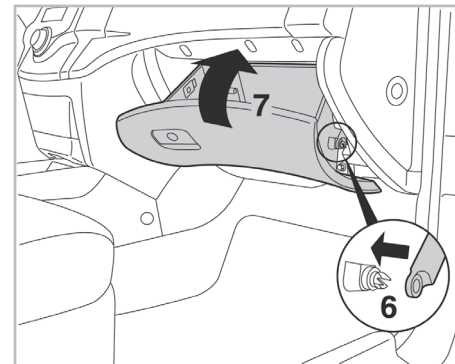

COMFORT

particle filter

FOR

HYUNDAI  
KIA

TUCSON A/C+/- (07/04 >)  
RIO A/C+ (06/05 >) / SPORTAGE A/C+ (10/04 >)

715521

FH140

PA