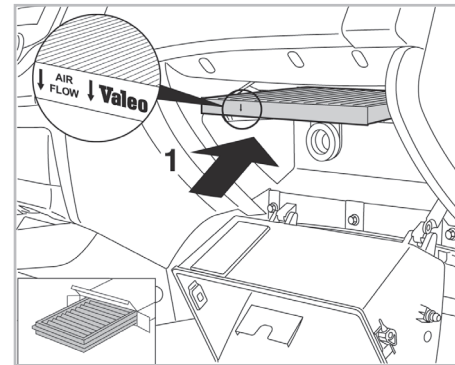

COMFORT

particle filter

FOR

HYUNDAI  
KIA

TUCSON A/C+/- (07/04 >)  
RIO A/C+ (06/05 >) / SPORTAGE A/C+ (10/04 >)

715521

FH140

PA