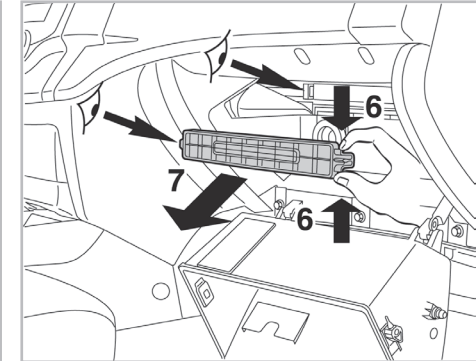

COMFORT

particle filter

FOR

HYUNDAI  
KIA

TUCSON A/C+/- (07/04 >)  
RIO A/C+ (06/05 >) / SPORTAGE A/C+ (10/04 >)

715521

FH140

PA