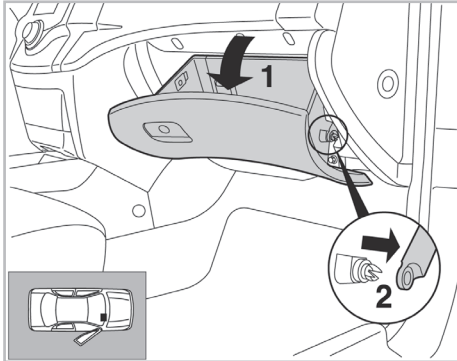

COMFORT

particle filter

FOR

HYUNDAI  
KIA

TUCSON A/C+/- (07/04 >)  
RIO A/C+ (06/05 >) / SPORTAGE A/C+ (10/04 >)

715521

FH140

PA