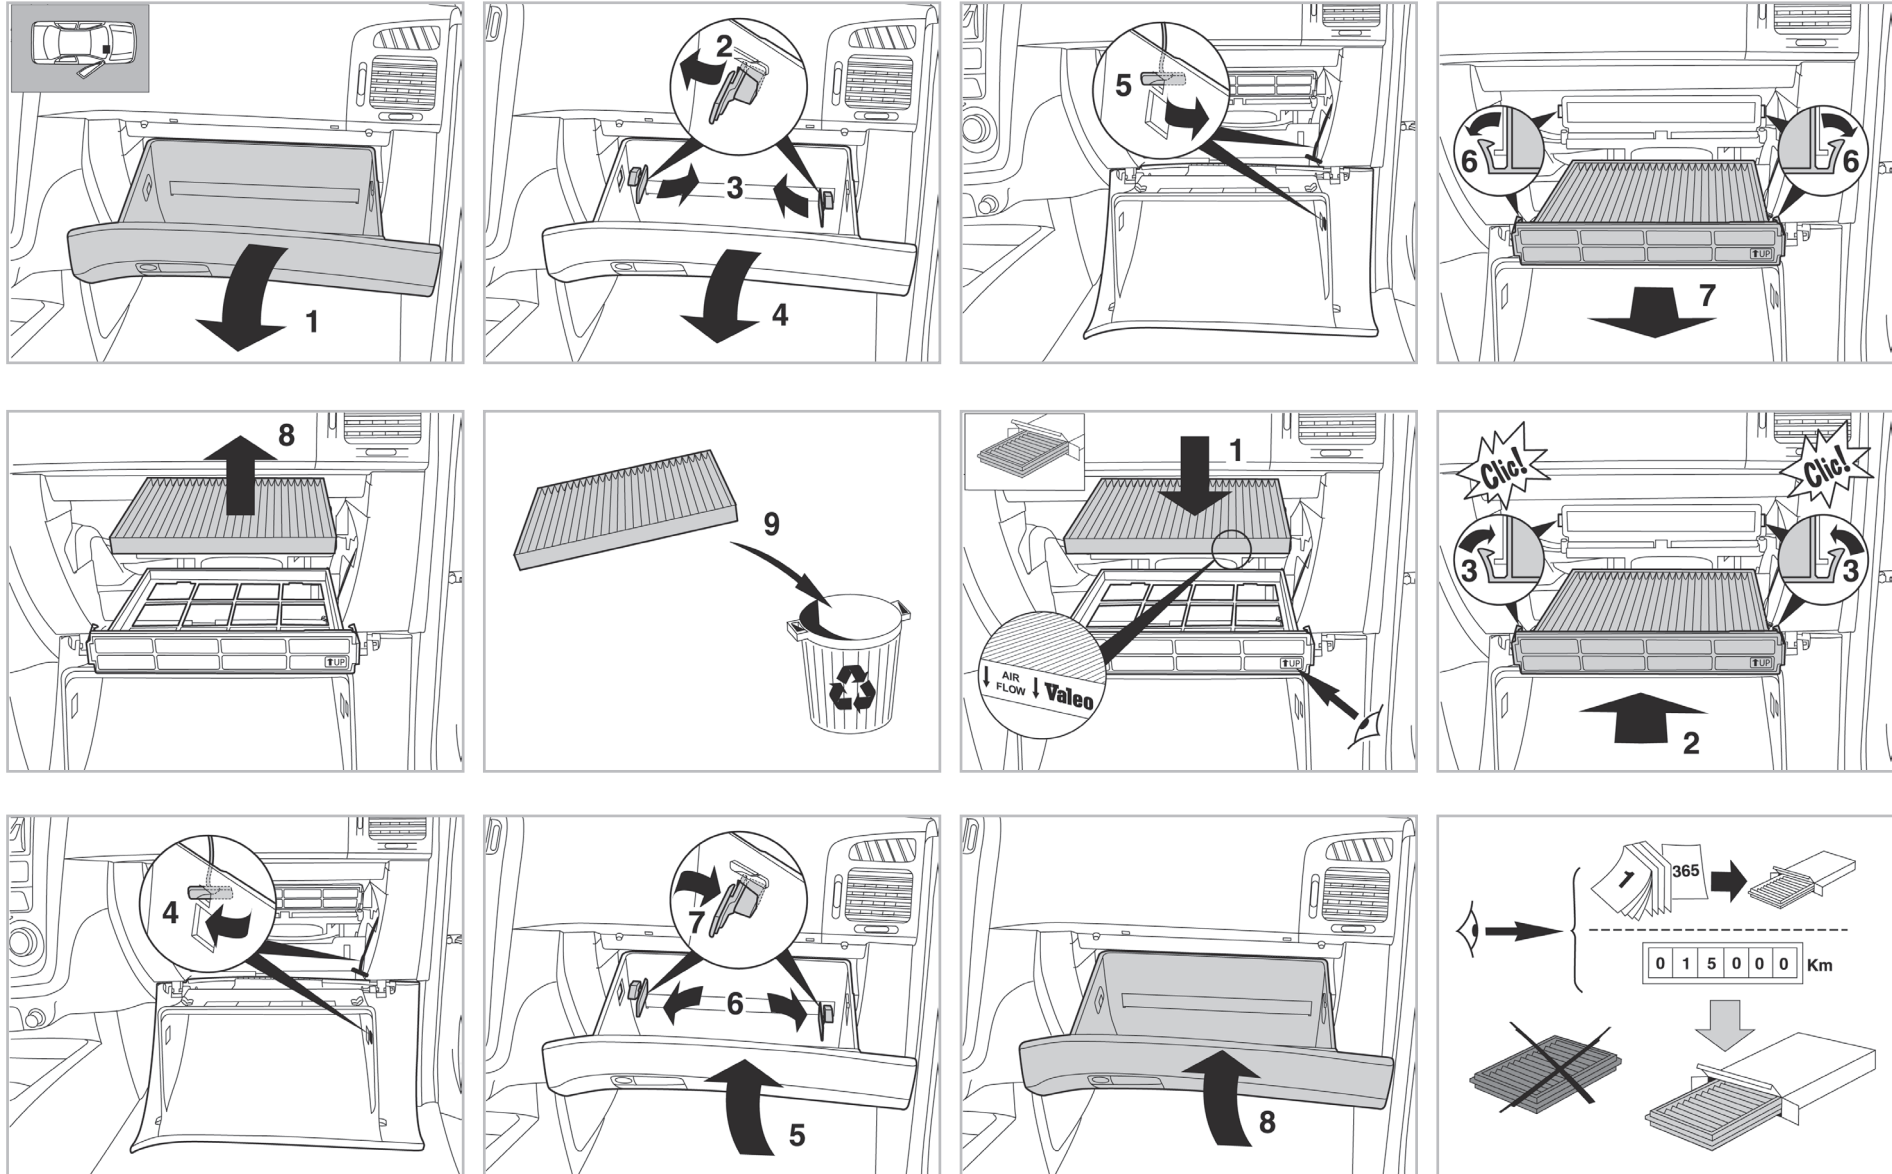

COMFORT

particle filter

FOR

HYUNDAI  
KIA

TUCSON A/C+/- (07/04 >)  
RIO A/C+ (06/05 >) / SPORTAGE A/C+ (10/04 >)

715521

FH140

PA