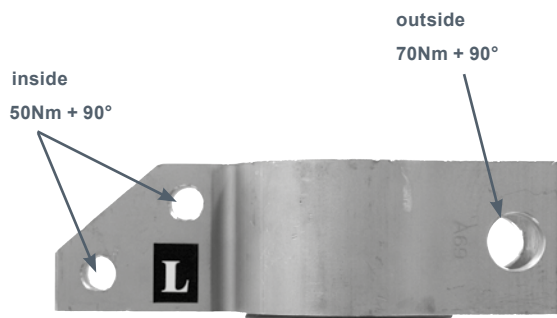

INFO

DE Einbaulage Lagerbock links

passend für Golf 5 Plattform PQ35, wie z.B.: VW Golf 5, VW Golf 6, VW Passat 5, Audi A3, Škoda Octavia, Seat Altea.

Einbaulage Konsole links

passend für Polo 9N Plattform PQ24, wie z.B.: Polo 9N, Seat Ibiza, Škoda Fabia.

EN Fitting position left bearing block

to fit Golf 5 Platform PQ35, for example: VW Golf 5, VW Golf 6, VW Passat 5, Audi A3, Škoda Octavia, Seat Altea.

Fitting position left panel

to fit Golf 5 Platform PQ24, for example: Polo 9N, Seat Ibiza, Škoda Fabia.

FR Position de montage Support palier à gauche

Approprié pour Golf 5 plateforme PQ35, tel que: VW Golf 5, VW Golf 6, VW Passat 5, Audi A3, Škoda Octavia, Seat Altea.

Position de montage Console à gauche

Approprié pour Polo 9N Plattform PQ24, tel que: Polo 9N, Seat Ibiza, Škoda Fabia.

ES Posición de montaje soporte cojinete izq

adecuado para Golf 5 plataforma PQ35, como, por ejemplo: VW Golf 5, VW Golf 6, VW Passat 5, Audi A3, Škoda Octavia, Seat Altea.

Posición de montaje cazoleta izq

adecuada para el Polo 9N plataforma PQ24, como por ejemplo: Polo 9N, Seat Ibiza, Škoda Fabia.

For more technical information please visit: partsfinder.bilsteingroup.com