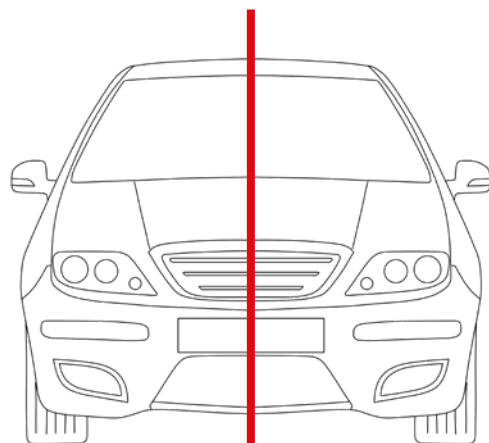

INFO

DE Einbaulage Lagerbock links

passend für Golf 5 Plattform PQ35, wie z.B.: VW Golf 5, VW Golf 6, VW Passat 5, Audi A3, Škoda Octavia, Seat Altea.

Einbaulage Konsole links

passend für Polo 9N Plattform PQ24, wie z.B.: Polo 9N, Seat Ibiza, Škoda Fabia.

EN Fitting position left bearing block

to fit Golf 5 Platform PQ35, for example: VW Golf 5, VW Golf 6, VW Passat 5, Audi A3, Škoda Octavia, Seat Altea.

Fitting position left panel

to fit Golf 5 Platform PQ24, for example: Polo 9N, Seat Ibiza, Škoda Fabia.

FR Position de montage Support palier à gauche

Approprié pour Golf 5 plateforme PQ35, tel que: VW Golf 5, VW Golf 6, VW Passat 5, Audi A3, Škoda Octavia, Seat Altea.

Position de montage Console à gauche

Approprié pour Polo 9N Plattform PQ24, tel que: Polo 9N, Seat Ibiza, Škoda Fabia.

ES Posición de montaje soporte cojinete izq

adecuado para Golf 5 plataforma PQ35, como, por ejemplo: VW Golf 5, VW Golf 6, VW Passat 5, Audi A3, Škoda Octavia, Seat Altea.

Posición de montaje cazoleta izq

adecuada para el Polo 9N plataforma PQ24, como por ejemplo: Polo 9N, Seat Ibiza, Škoda Fabia.

For more technical information please visit: partsfinder.bilsteingroup.com