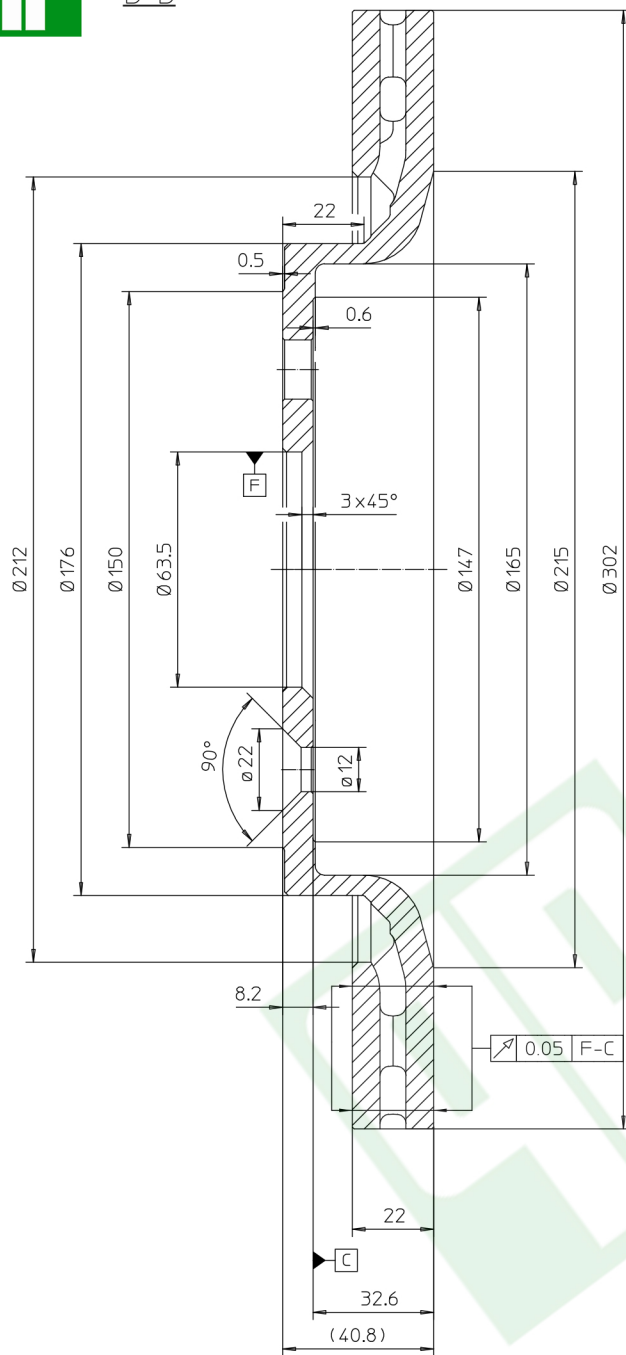

PILENGA

D-D

Quote indicative soggette a variazioni

Indicative data subject to variations