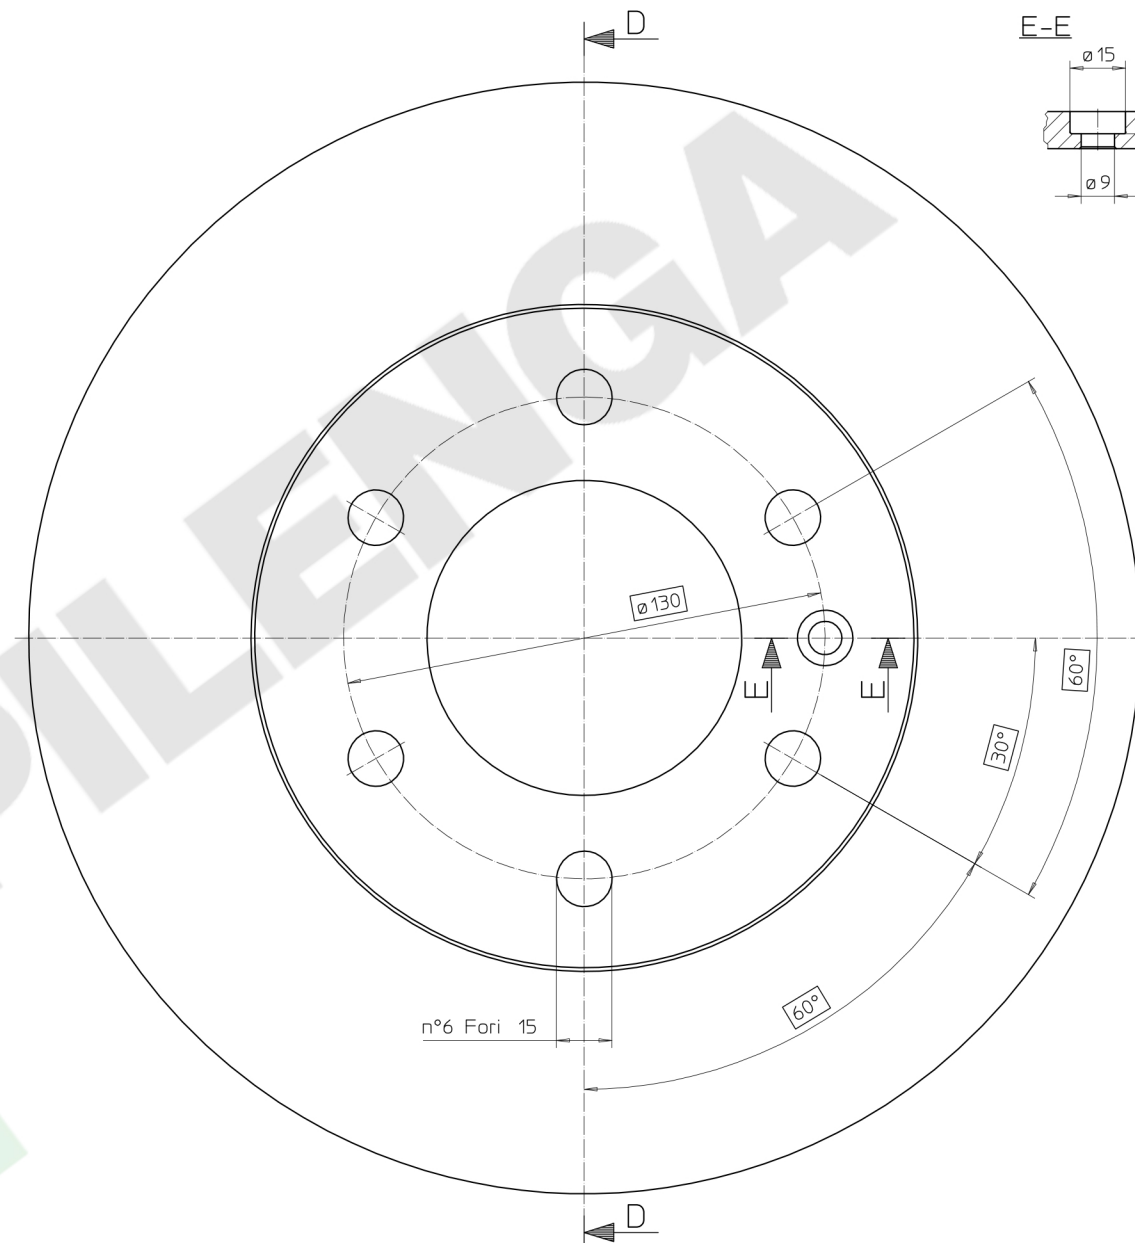

Quote indicative soggette a variazioni
Indicative data subject to variations

E-E