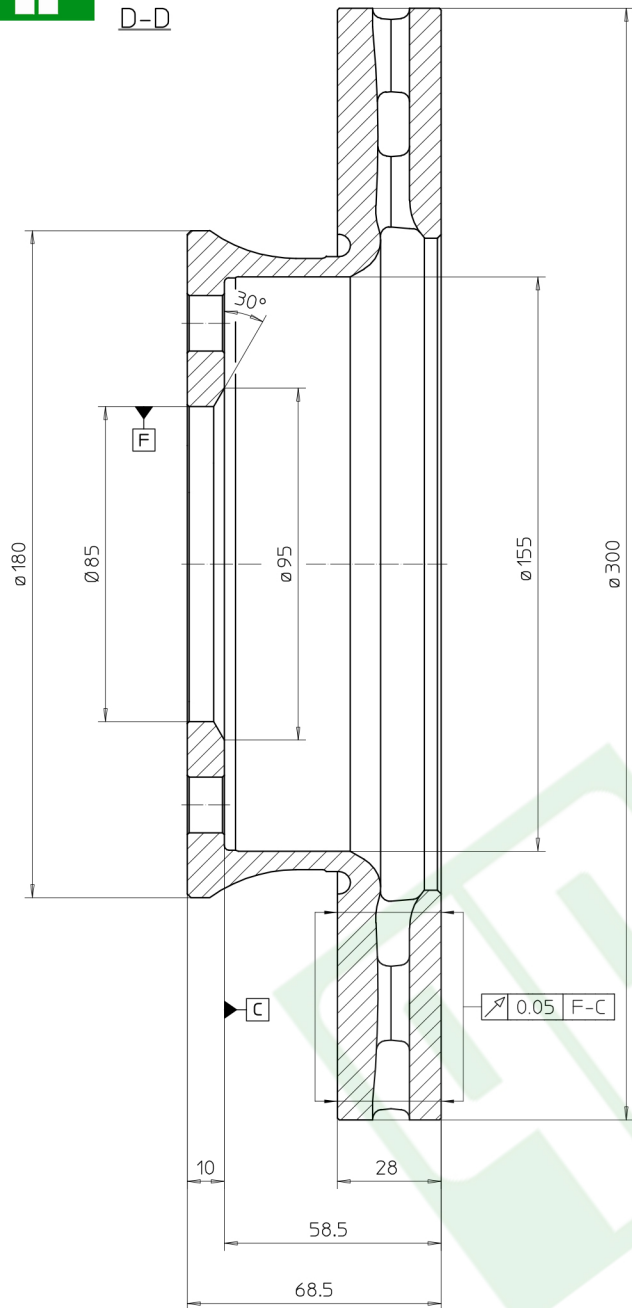

D-D

Quote indicative soggette a variazioni
Indicative data subject to variations

E-E

Proprietà delle Fonderie Pietro Pilenga Spa. Senza autorizzazione scritta della stessa il presente disegno non potrà essere comunicato a terzi o riprodotto (anche parzialmente). La società proprietaria tutela i propri diritti a rigore di legge

Property of FONDERIE PIETRO PILENGA SPA. This drawing cannot be copied, distributed, disclosed or used without prior written consent. All rights reserved

	FONDERIE-OFFICINE PIETRO PILENGA S.P.A. Comun Nuovo (Bergamo) Italy		Denom: VOLKSWAGEN	Data 05/12/2017	
	MIN TH 25 mm.		n° Disegno S/7390	Rif. Pilenga V849	Em. A