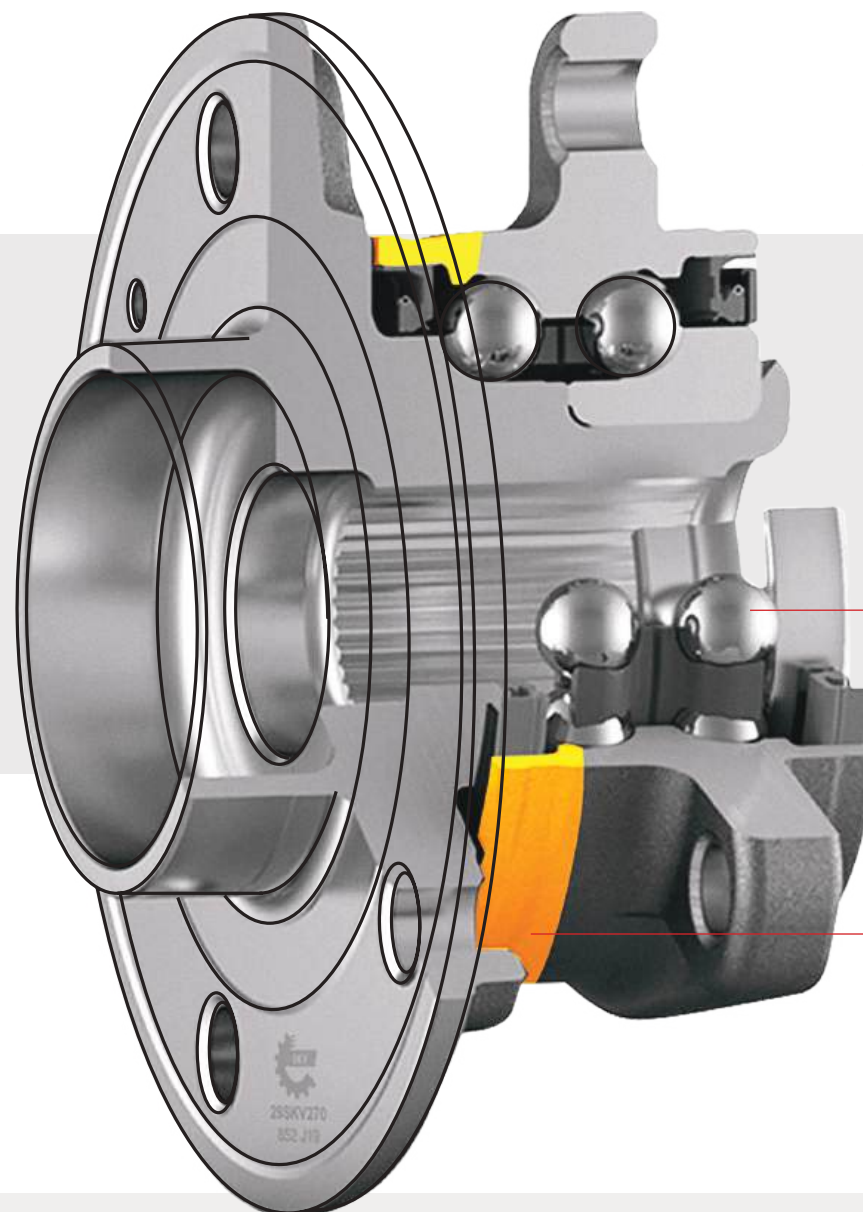

The SKV WHEEL HUBS

About the product

01
Over
900 models of hubs in the offer

02
These reliable parts have been available
since 2018 in the inventory of the largest
automotive wholesalers.

03
An extremely low claim rate
the level of 0.4%

04
4-years of WARRANTY
without extra fees, product registration,
and mileage limit

05
A high-quality
BEARING

06
HARDENED
hub housing

group
29
SKV

Find at → www.skv.pl → Car selection → All parts → Wheel Suspension → **Wheel Bearing Kit**

ESEN company, the owner of the SKV brand.