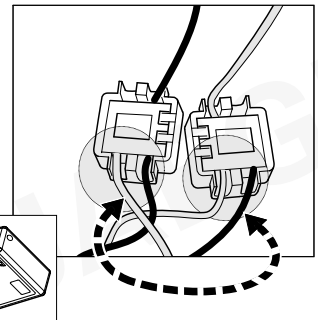

Failure support

Check CAN-Data Wire

Ignition ON

1x max 5 min.