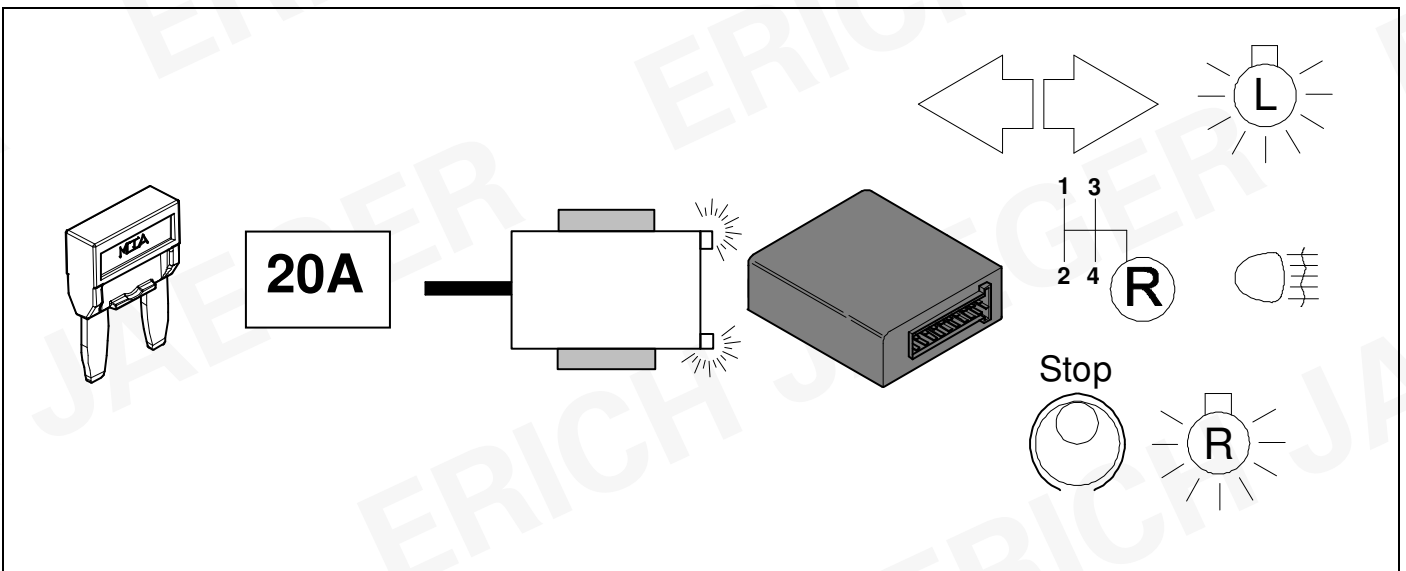

41 INFORMATION

33

-

35