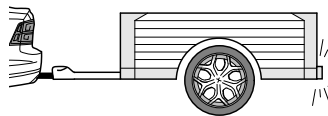

Ignition ON